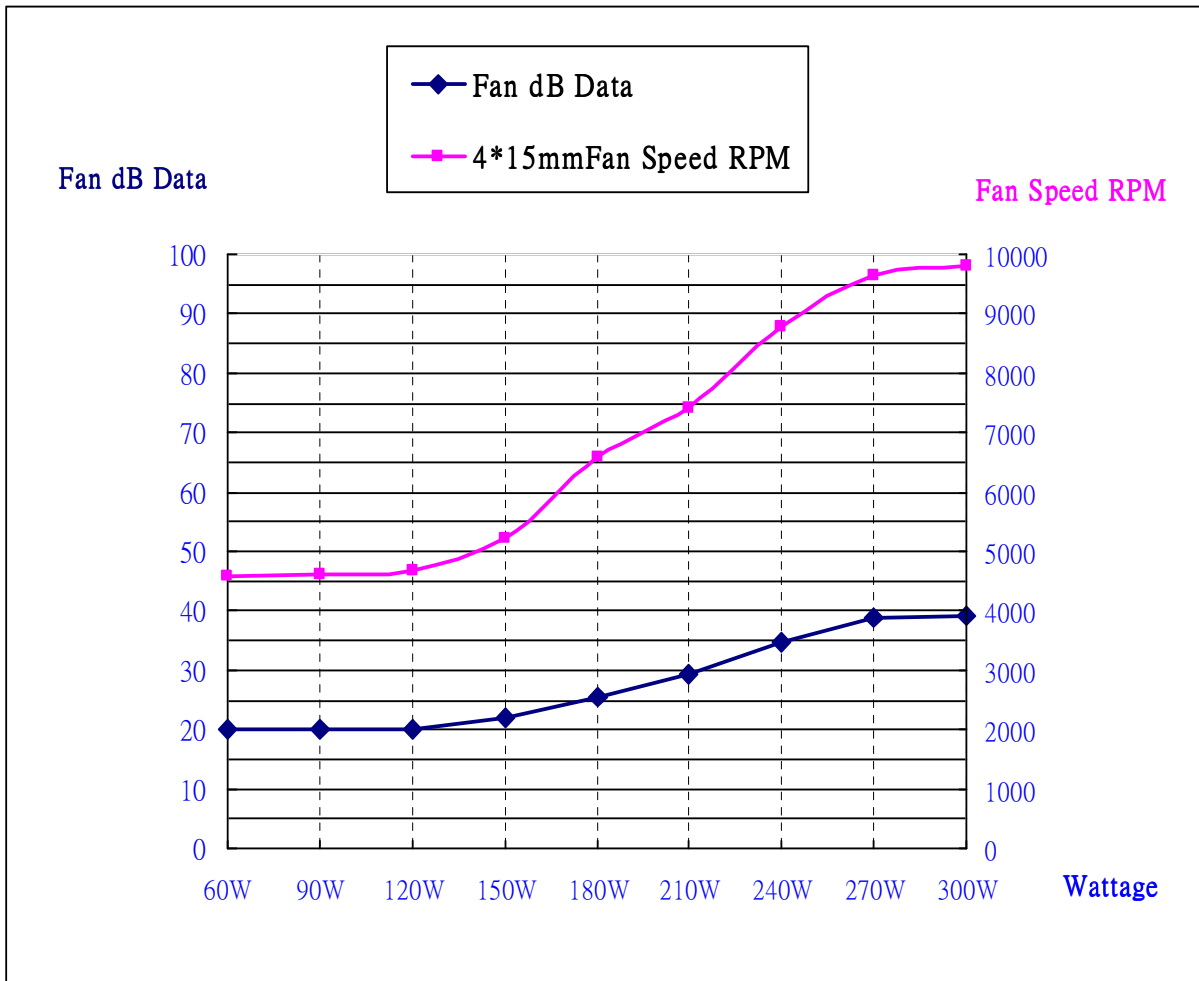

Model Name: ST-300FUB

Item: STNC PSU

Test Ambiance:

1. Temperature: 23.0°C
2. Humidity(RH): 50%RH

Test Date: 2011.02.11

Fan: ADDA AG04012HB157100 4*15mm Fan 0.21A

Distance: 50cm

Power Source: AC 220V/50Hz 115V/60Hz

Fan Control Graph

WATTAGE OUTPUT	FAN SPEED RPM	FAN DB DATA
60W	4600	20
90W	4610	20
120W	4680	20
150W	5230	22.1
180W	6600	25.4
210W	7430	29.4
240W	8800	34.7
270W	9650	38.9
300W	9810	39.2

Tabulation:張玉超